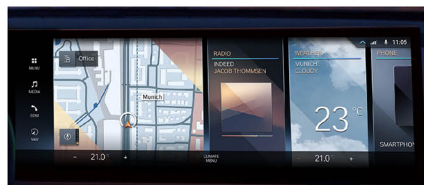

●

●

多媒體及通訊配備

	735i Luxury	740i Luxury	740i Excellence	i7 xDrive60 Luxury	i7 xDrive60 Excellence
iDrive 控制系統	●	●	●	●	●
iDrive 手寫觸控旋鈕	●	●	●	●	●
BMW 全數位虛擬座艙	●	●	●	●	●
BMW 智能衛星導航系統	●	●	●	●	●
AR 擴增實境導航	●	●	●	●	●

懸浮式曲面螢幕

12.3 吋虛擬數位儀錶

14.9 吋中控觸控螢幕

車況抬頭顯示器	●	●	●	●	●
前座手機無線充電裝置	●	●	●	●	●
後座手機無線充電裝置	○	●	●	●	●
5.5 吋後座專屬觸控螢幕	●	●	●	●	●
藍牙免持行動電話系統及 USB 音源插槽	●	●	●	●	●
BMW 懸浮式劇院螢幕	○	○	●	○	●
Bowers & Wilkins 頂級音響系統	●	●	●	●	●
音響揚聲器數	18	18	18	17	17
音響最大總輸出瓦數	655	655	655	655	655